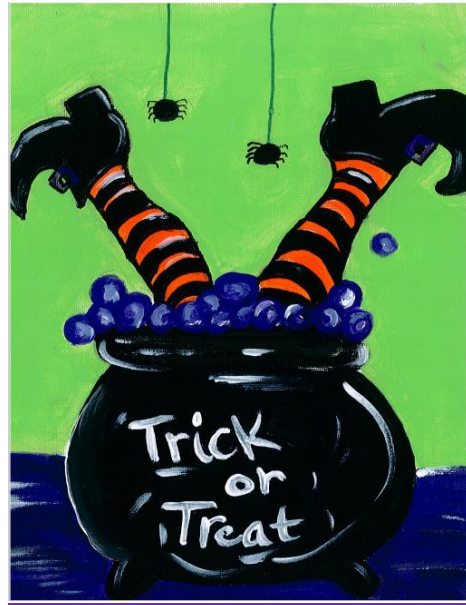

Elephant with Flower

Tint & Shades Painting Project

Watercolor Birds on Fence

Buffalo w/ Watery Acrylic Paint

Fingerprint Wave

Colorful Line Mountain Landscape

Mountain Landscape

Water Landscape

Colorful Night Mountains

Lake w/ Boat Painting

Summer Night on Dock w/ Dog Stamp

Rocket Painting

Pumpkin Kitty Painting

Spooky Window Painting

Witch's Portrait

Witch's Caldron