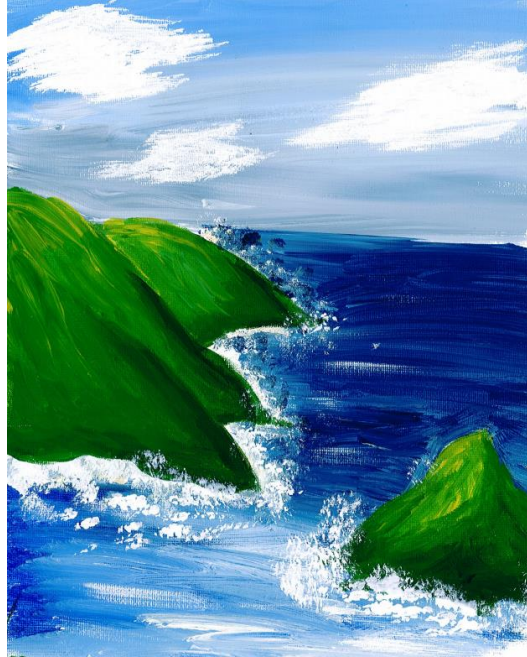

Elephant with Flower

Tint & Shades Painting Project

Watercolor Birds on Fence

Buffalo w/ Watery Acrylic Paint

Fingerprint Wave

Colorful Line Mountain Landscape

Mountain Landscape

Water Landscape

Colorful Night Mountains

Lake w/ Boat Painting

Summer Night on Dock w/ Dog Stamp

Rocket Painting

Pumpkin Kitty Painting

Spooky Window Painting

Witch's Portrait

Witch's Caldron